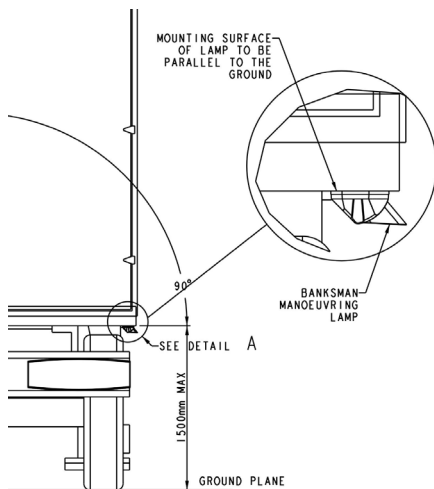

MANOEUVRING LAMP

MODEL L/SL200

MANOEUVRING LAMP

Main Features

- Manoeuvring lamp
- 940 lumen output
- Truck-Lite harness integration

Model No.	L/SL200
Light Source	LED
Voltage	12-24V
Dimensions	200.6 X 26.6 X 65.9
Housing	Aluminium
Lens	PC
Mount/Fixings	M4 Self Tapping Screw
Connector	Bare End/2 Way Super Seal
Functions	Manoeuvring lamp
Warranty	5 years
Approvals	EMC R10.6, R148, ADR
Testing	IP67
Application	Trailer
Power	10-12w
Lumens	940

Part Numbers

L/SL200BMADR/SSF - ADR CABLE WITH 2 WAY SUPER SEAL CONNECTOR

L/SL200BMADR - WITH BARE END ADR CABLE