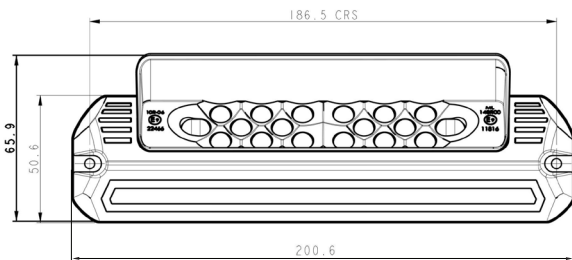

MANOEUVRING LAMP

MODEL L/SL200

MANOEUVRING LAMP

Main Features

- Manoeuvring lamp
- 940 lumen output
- Truck-Lite harness integration

Model No.	L/SL200
Light Source	LED
Voltage	12-24V
Dimensions	200.6 X 26.6 X 65.9
Housing	Aluminium
Lens	PC
Mount/Fixings	M4 Self Tapping Screw
Connector	Bare End/2 Way Super Seal
Functions	Manoeuvring lamp
Warranty	5 years
Approvals	EMC R10.6, R148, ADR
Testing	IP67
Application	Trailer
Power	10-12w
Lumens	940

Part Numbers

L/SL200BMADR/SSF - ADR CABLE WITH 2 WAY SUPER SEAL CONNECTOR

L/SL200BMADR - WITH BARE END ADR CABLE