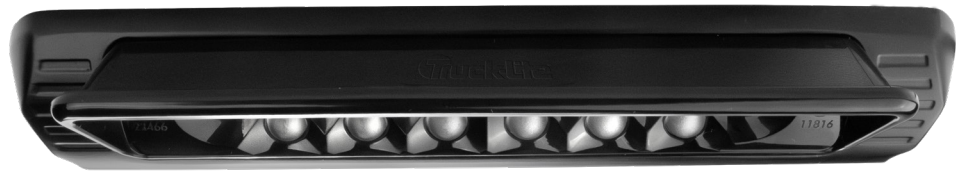

MANOEUVRING LAMP

MODEL L/SL200

MANOEUVRING LAMP

Main Features

- Manoeuvring lamp
- 940 lumen output
- Truck-Lite harness integration

Model No.	L/SL200
Light Source	LED
Voltage	12-24V
Dimensions	200.6 X 26.6 X 65.9
Housing	Aluminium
Lens	PC
Mount/Fixings	M4 Self Tapping Screw
Connector	Bare End/2 Way Super Seal
Functions	Manoeuvring lamp
Warranty	5 years
Approvals	EMC R10.6, R148, ADR
Testing	IP67
Application	Trailer
Power	10-12w
Lumens	940

Part Numbers

L/SL200BMADR/SSF - ADR CABLE WITH 2 WAY SUPER SEAL CONNECTOR

L/SL200BMADR - WITH BARE END ADR CABLE