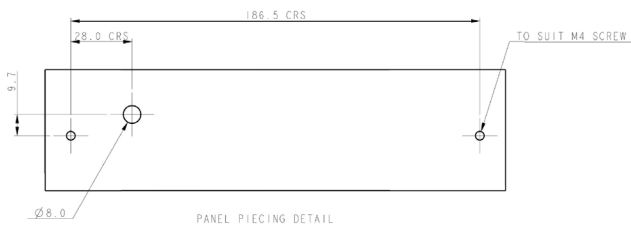

MANOEUVRING LAMP

MODEL L/SL200

MANOEUVRING LAMP

Main Features

- Manoeuvring lamp
- 940 lumen output
- Truck-Lite harness integration

Model No.	L/SL200
Light Source	LED
Voltage	12-24V
Dimensions	200.6 X 26.6 X 65.9
Housing	Aluminium
Lens	PC
Mount/Fixings	M4 Self Tapping Screw
Connector	Bare End/2 Way Super Seal
Functions	Manoeuvring lamp
Warranty	5 years
Approvals	EMC R10.6, R148, ADR
Testing	IP67
Application	Trailer
Power	10-12w
Lumens	940

Part Numbers

L/SL200BMADR/SSF - ADR CABLE WITH 2 WAY SUPER SEAL CONNECTOR

L/SL200BMADR - WITH BARE END ADR CABLE