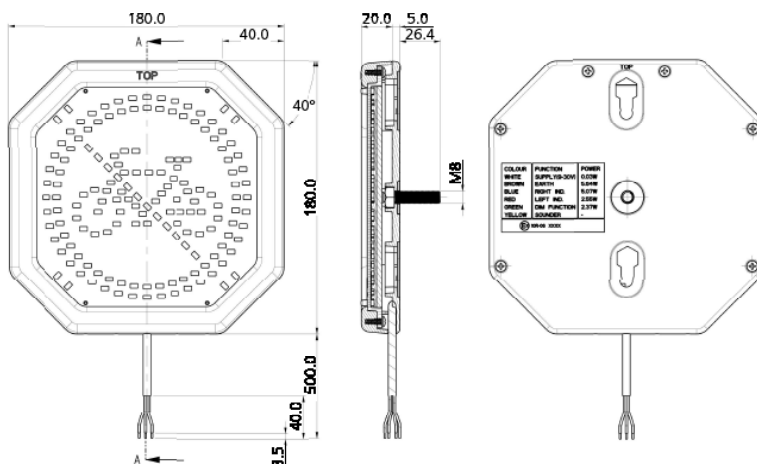

EMC

IP69K

ADR

The Truck-Lite M180 Cycle Safety Warning Lamp provides an illuminated visual warning to cyclists, with an additional highly visible flashing warning triggered by activation of the vehicle's indicators. The M180 also features night-time dim-function for reduced brightness in low light conditions.

Truck-Lite

Model No.	180
Light Source	LED
Voltage	10-30V
Dimensions	L 180mm x H 180mm
Housing	Nylon
Lens	Composite
Mount/Fixings	M8
Connector	Bare End Cable
Functions	Multifunction
Warranty	5 Year
Approvals	ADR, EMC
Testing	IP69K
Application	Trailer
Power	Ignition-0.03W Earth-5.64W R.Indicator-5.07W L.Indicator-2.55W Dim Function-2.37W

Part Numbers

180/01/00 - with bare end ADR cable