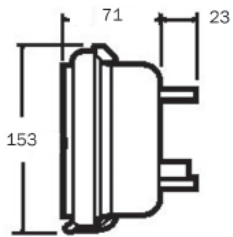

### Main Features

- Robust rubber housing for shock absorbency
- High impact polycarbonate lens
- Various function combinations depending on vehicle needs
- Low profile lamp at 71mm depth

Indicates number of pods if applicable

Part No.	TL/45626
Light Source	LED/Bulb
Voltage	12/24 Volt
Dimensions	L 363mm X H 153mm X D 71mm
Housing	Rubber
Lens	Polycarbonate
Mount/Fixings	
Connector	363mm Harness Length -
Functions	Multifunction
Warranty	2 Years
Approvals	TUV/ADR and EMC Approved
Testing	IP56
Application	Truck/Trailer