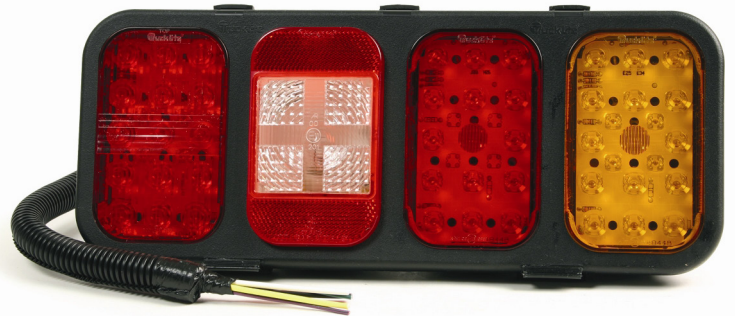

# TL/45

Multifunction Rear Lamp Range

### Main Features

- Robust rubber housing for shock absorbency
- High impact polycarbonate lens
- Various function combinations depending on vehicle needs
- Low profile lamp at 71mm depth

Indicates number of pods if applicable

Part No.	TL/45626
Light Source	LED/Bulb
Voltage	12/24 Volt
Dimensions	L 363mm X H 153mm X D 71mm
Housing	Rubber
Lens	Polycarbonate
Mount/Fixings	
Connector	363mm Harness Length -
Functions	Multifunction
Warranty	2 Years
Approvals	TUV/ADR and EMC Approved
Testing	IP56
Application	Truck/Trailer