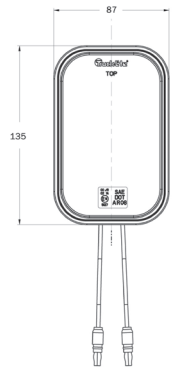

# TL/45

Multifunction Rear Lamp Range

### Main Features

- Robust rubber housing for shock absorbency
- High impact polycarbonate lens
- Various function combinations depending on vehicle needs
- Low profile lamp at 71mm depth

Indicates number of pods if applicable

Part No.	TL/45626
Light Source	LED/Bulb
Voltage	12/24 Volt
Dimensions	L 363mm X H 153mm X D 71mm
Housing	Rubber
Lens	Polycarbonate
Mount/Fixings	
Connector	363mm Harness Length -
Functions	Multifunction
Warranty	2 Years
Approvals	TUV/ADR and EMC Approved
Testing	IP56
Application	Truck/Trailer