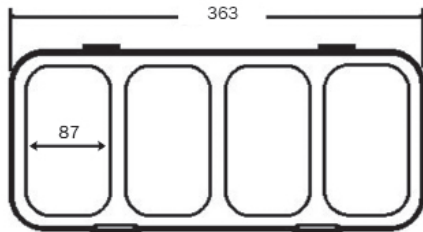

### Main Features

- Robust rubber housing for shock absorbency
- High impact polycarbonate lens
- Various function combinations depending on vehicle needs
- Low profile lamp at 71mm depth

Indicates number of pods if applicable

Part No.	TL/45626
Light Source	LED/Bulb
Voltage	12/24 Volt
Dimensions	L 363mm X H 153mm X D 71mm
Housing	Rubber
Lens	Polycarbonate
Mount/Fixings	
Connector	363mm Harness Length -
Functions	Multifunction
Warranty	2 Years
Approvals	TUV/ADR and EMC Approved
Testing	IP56
Application	Truck/Trailer