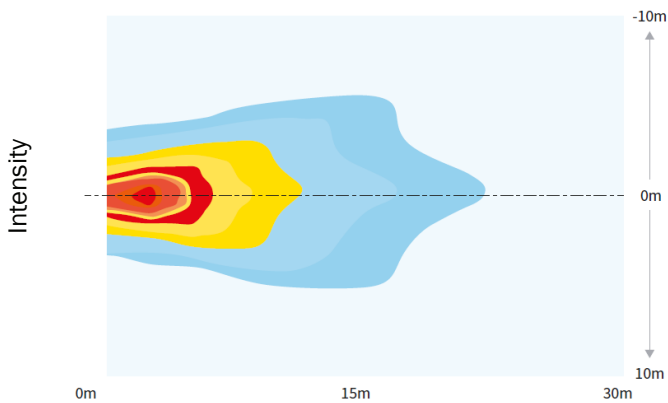

## SS/89

High Powered LED Reverse Lamp

Beam Pattern

Part No.	SS/89005
Light Source	LED
Voltage	Omni-volt - 10/30V
Dimensions	L 88 x H 120 x D 46
Housing	Die-cast housing
Lens	Polycarbonate
Mount/Fixings	M8 Fixing
Connector	Fly-Lead, 2.5m harness length
Functions	High Powered Reverse
Warranty	3 Year
Approvals	ADR Approved, ECE, EMC
Testing	IP67
Lumen	500 Lumen
Beam Type	Reverse
Power	5 x 1.5W (7.5W)

### Dimensions: