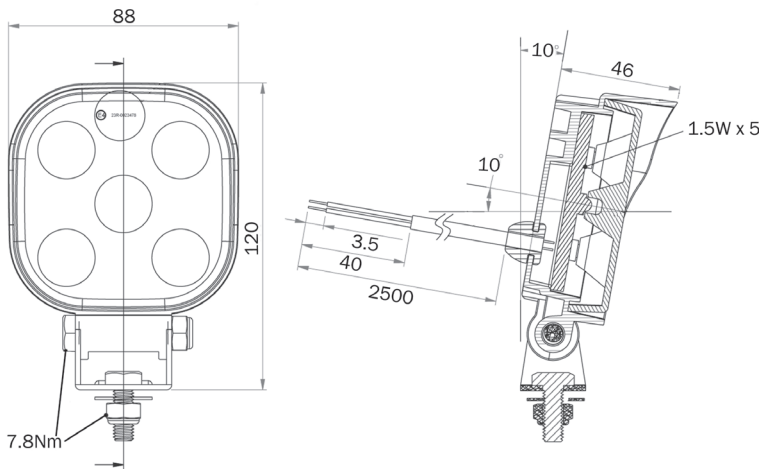

## SS/89

High Powered LED Reverse Lamp

Beam Pattern

Part No.	SS/89005
Light Source	LED
Voltage	Omni-volt - 10/30V
Dimensions	L 88 x H 120 x D 46
Housing	Die-cast housing
Lens	Polycarbonate
Mount/Fixings	M8 Fixing
Connector	Fly-Lead, 2.5m harness length
Functions	High Powered Reverse
Warranty	3 Year
Approvals	ADR Approved, ECE, EMC
Testing	IP67
Lumen	500 Lumen
Beam Type	Reverse
Power	5 x 1.5W (7.5W)

### Dimensions:

### Part Numbers

SS/89005 - High Powered LED Reverse Lamp (500 Lumen)