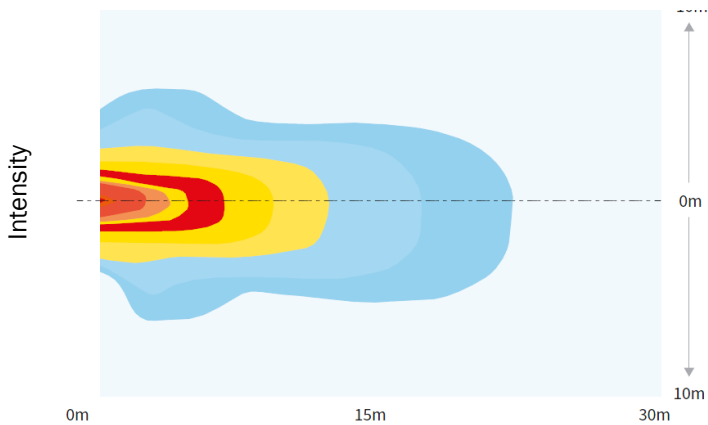

# SS/80007

LED Work Lamp - 700 Lumen

Beam Pattern

Part No.	SS/80007
Light Source	LED
Voltage	Omni-volt - 10/30V
Dimensions	L 100mm x H 100mm x D 40mm
Housing	Die-cast Aluminium
Lens	Polycarbonate
Mount/Fixings	M6 and M8 bolts
Connector	Fly-Lead, 0.35m harness length
Functions	Flood pattern/Work light
Warranty	1 Year
Approvals	ADR Approved, EMC
Testing	IP67
Lumen	700 Lumen
Beam Type	Flood pattern
Power	7.5W

## Part Numbers

SS/80007 - LED Work Lamp - 700 Lumen - Flood pattern - Individual Blister Packaging

Similar:

SS/80012 - LED Work Lamp - 1050 Lumen - Flood pattern - Individual Blister Packaging

Truck-Lite Europe Ltd.  
Contact: +44 (0)1279 406406