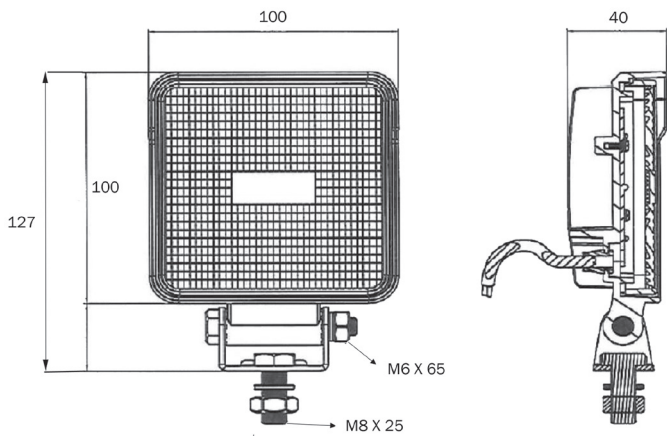

# SS/80007

LED Work Lamp - 700 Lumen

Beam Pattern

Part No.	SS/80007
Light Source	LED
Voltage	Omni-volt - 10/30V
Dimensions	L 100mm x H 100mm x D 40mm
Housing	Die-cast Aluminium
Lens	Polycarbonate
Mount/Fixings	M6 and M8 bolts
Connector	Fly-Lead, 0.35m harness length
Functions	Flood pattern/Work light
Warranty	1 Year
Approvals	ADR Approved, EMC
Testing	IP67
Lumen	700 Lumen
Beam Type	Flood pattern
Power	7.5W

## Part Numbers

SS/80007 - LED Work Lamp - 700 Lumen - Flood pattern - Individual Blister Packaging

Similar:

SS/80012 - LED Work Lamp - 1050 Lumen - Flood pattern - Individual Blister Packaging

Truck-Lite Europe Ltd.  
Contact: +44 (0)1279 406406