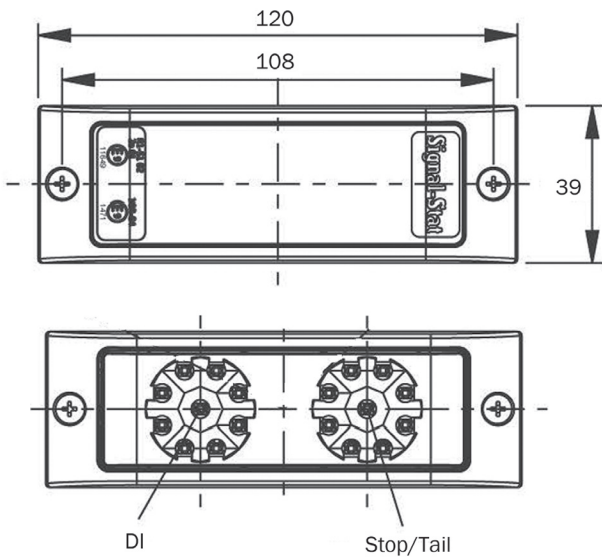

### Main Features

- Ultra slim
- Polarity protected
- Low profile
- Polycarbonate lens and housing

### Rubbolite®

Part No.	SS/49300
Light Source	LED
Voltage	Omni-volt - 10-30V
Dimensions	L 120mm x H 39mm x D 19mm
Housing	Polycarbonate
Lens	Polycarbonate
Mount/Fixings	Vertical and Horizontal
Connector	Fly-Lead
Functions	Multifunction
Warranty	3 Year
Approvals	ADR Approved, ECE, EMC
Testing	IP69K
Application	Trailer
Power	5 X 1.5W (7.5W)

### Connection

FLY LEAD

**TAIL (Black) 0.5W**  
**STOP (Red) 1.5W**  
**DI (Yellow) 1.5W**  
**GND (White)**  
**12/24V DC**