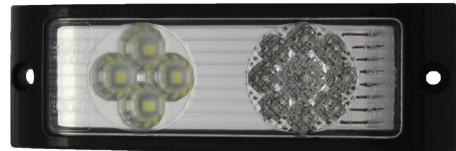

## SS/49

Multifunction LED Rear Lamp

SS/49300

### Main Features

- Ultra slim
- Polarity protected
- Low profile
- Polycarbonate lens and housing

### Rubbolite®

Part No.	SS/49300
Light Source	LED
Voltage	Omni-volt - 10-30V
Dimensions	L 120mm x H 39mm x D 19mm
Housing	Polycarbonate
Lens	Polycarbonate
Mount/Fixings	Vertical and Horizontal
Connector	Fly-Lead
Functions	Multifunction
Warranty	3 Year
Approvals	ADR Approved, ECE, EMC
Testing	IP69K
Application	Trailer
Power	5 X 1.5W (7.5W)