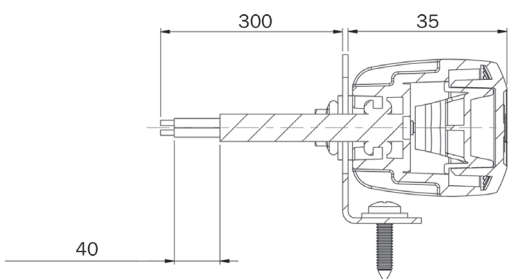

LED VARIPOD

SS/12

LED Varipod Lamp

Main Features

- Clear lens, white light output
- Low profile (35mm depth)
- 8 Flash patterns (Single: 353 flashes per minute, Double: 313 flashes per minute, Quad: 405 flashes per minute)

Part No.	SS/12033
Light Source	LED
Voltage	10/30 Volt
Dimensions	L 142mm X H 30mm X D 35mm
Housing	Black powder coated
Lens	Clear, Polycarbonate
Mount/Fixings	M5 nuts and bolts
Connector	Cable Entry
Functions	8 Flash patterns
Warranty	3 Year
Approvals	EMC, ECE
Testing	IP67
Application	Truck/Trailer/Off-Highway
Power	12W

Part Numbers

SS/12033 - LED Slim-line varipod, white light output