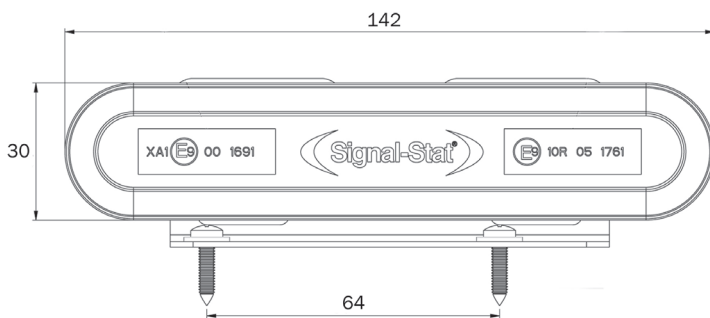

LED VARIPOD

SS/12

LED Varipod Lamp

Main Features

- Clear lens, white light output
- Low profile (35mm depth)
- 8 Flash patterns (Single: 353 flashes per minute, Double: 313 flashes per minute, Quad: 405 flashes per minute)

Part No.	SS/12033
Light Source	LED
Voltage	10/30 Volt
Dimensions	L 142mm X H 30mm X D 35mm
Housing	Black powder coated
Lens	Clear, Polycarbonate
Mount/Fixings	M5 nuts and bolts
Connector	Cable Entry
Functions	8 Flash patterns
Warranty	3 Year
Approvals	EMC, ECE
Testing	IP67
Application	Truck/Trailer/Off-Highway
Power	12W

Part Numbers

SS/12033 - LED Slim-line varipod, white light output