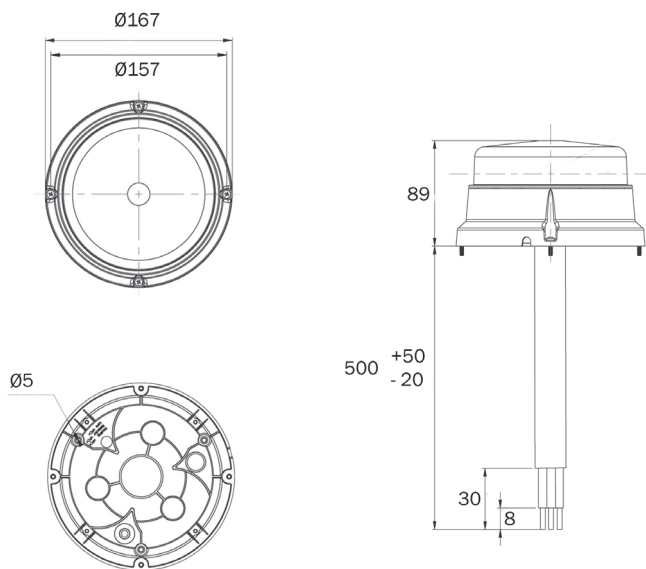

SS/10

LED Beacon Range

Main Features

- 10 flash patterns (can be designed to suit customer requirements)
- SS/10013 includes 0.5m cable
- SS/10023 includes cigar lighter plug with on/off switch and switch to change light pattern, 235cm cable

Part No.	SS/10
Light Source	LED
Voltage	12/24V Volt
Dimensions	Ø157/167mm X H 89mm
Housing	Clear, Polycarbonate
Lens	Polycarbonate
Mount/Fixings	3 bolt, 4 bolt or magnetic
Connector	Cable, Fly-lead or Cigar Lighter Plug
Functions	Amber flashing beacon
Warranty	3 Year
Approvals	EMC, Reg 65, ADR cable
Testing	IP67
Application	Truck/Trailer
Power	3W

Part Numbers

SS/10013 - LED Amber beacon, 10 flash patterns, 4-bolt fixing, fly-lead connector
 SS/10023 - LED Amber beacon, 10 flash patterns, magnetic fixing, cigar lighter plug with switch
 SS/1023A - LED Amber beacon, 10 flash patterns, 3-bolt fixing, 2.5m ADR cable