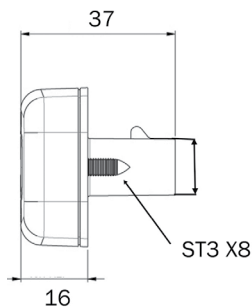

### Main Features

- LED Sidemarkers (Refer to 876/877 leaflet for CAT 5 indicator)
- Integrated 3-way Superseal or 3-core Fly-lead connectors
- 70mm fixing centres and range of accompanying brackets

870/23/00 shown

### Rubbolite®

Part No.	870/23/00
Light Source	LED
Voltage	12 - 24V
Dimensions	L 124mm x H 38mm x D 16mm
Housing	Polycarbonate
Lens	Polycarbonate
Mount/Fixings	ST3 X8 - Tightening Torque 1-1.5Nm
Connector	3-way superseal
Functions	Side marker
Warranty	3 Year
Approvals	ADR Approved, ECE, EMC
Testing	IP69K
Application	Truck, Trailer, Off-road, Agricultural
Power	Sidemarkers - 0.5W, DI - 0.7W