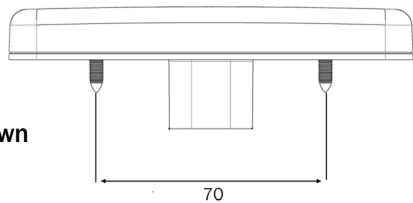

### Main Features

- LED Sidemarkers (Refer to 876/877 leaflet for CAT 5 indicator)
- Integrated 3-way Superseal or 3-core Fly-lead connectors
- 70mm fixing centres and range of accompanying brackets

870/23/00 shown

### Rubbolite®

Part No.	870/23/00
Light Source	LED
Voltage	12 - 24V
Dimensions	L 124mm x H 38mm x D 16mm
Housing	Polycarbonate
Lens	Polycarbonate
Mount/Fixings	ST3 X8 - Tightening Torque 1-1.5Nm
Connector	3-way superseal
Functions	Side marker
Warranty	3 Year
Approvals	ADR Approved, ECE, EMC
Testing	IP69K
Application	Truck, Trailer, Off-road, Agricultural
Power	Sidemarkers - 0.5W, DI - 0.7W