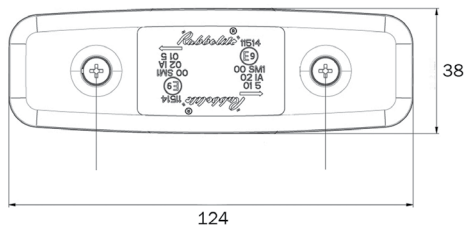

## MODEL 870/871

LED Marker Lamp Range

### Main Features

- LED Sidemarkers (Refer to 876/877 leaflet for CAT 5 indicator)
- Integrated 3-way Superseal or 3-core Fly-lead connectors
- 70mm fixing centres and range of accompanying brackets

870/23/00 shown

### Rubbolite®

Part No.	870/23/00
Light Source	LED
Voltage	12 - 24V
Dimensions	L 124mm x H 38mm x D 16mm
Housing	Polycarbonate
Lens	Polycarbonate
Mount/Fixings	ST3 X8 - Tightening Torque 1-1.5Nm
Connector	3-way superseal
Functions	Side marker
Warranty	3 Year
Approvals	ADR Approved, ECE, EMC
Testing	IP69K
Application	Truck, Trailer, Off-road, Agricultural
Power	Sidemarkers - 0.5W, DI - 0.7W